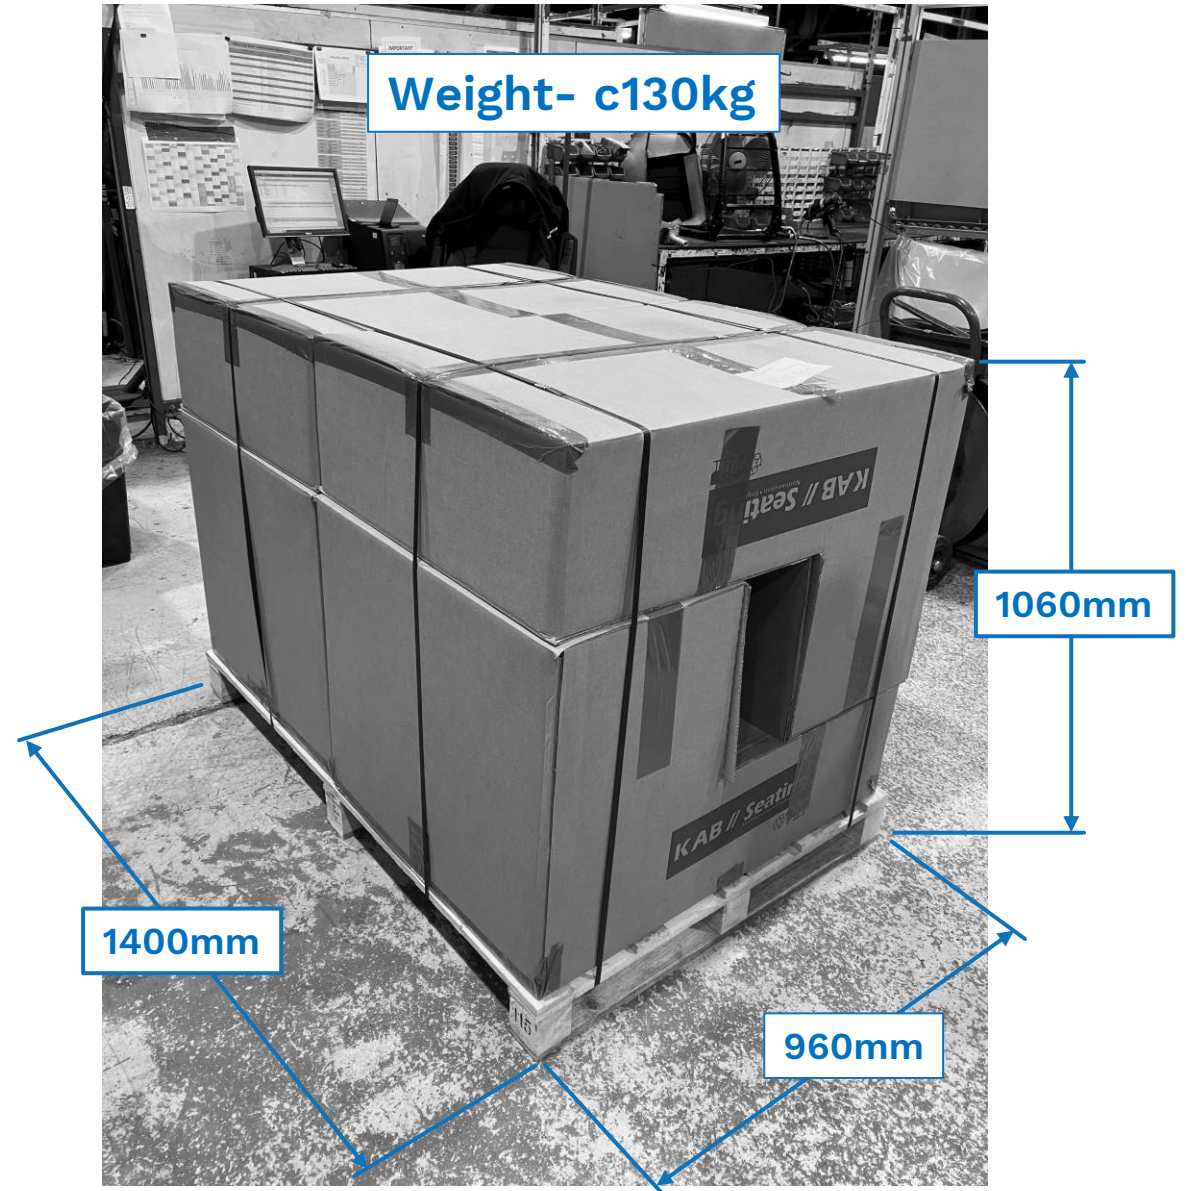

ACS (Air Comfort System)

LUMBAR PUMP

BACKREST ANGLE

Product Chooser

Delivery Packaging

Specifications

- 4 seats per pallet
- Seat weight = c31kg
- Pallet | Boxes | Seats weight = c130kg
- Seat has armrests and tilt assembly attached
- Assembly required is castors + gas strut to seat, no tools required
- <https://www.kabseating.com/contentfiles/downloads/KA%20Office%20Seat%20Assembly-User%20Guide.pdf>