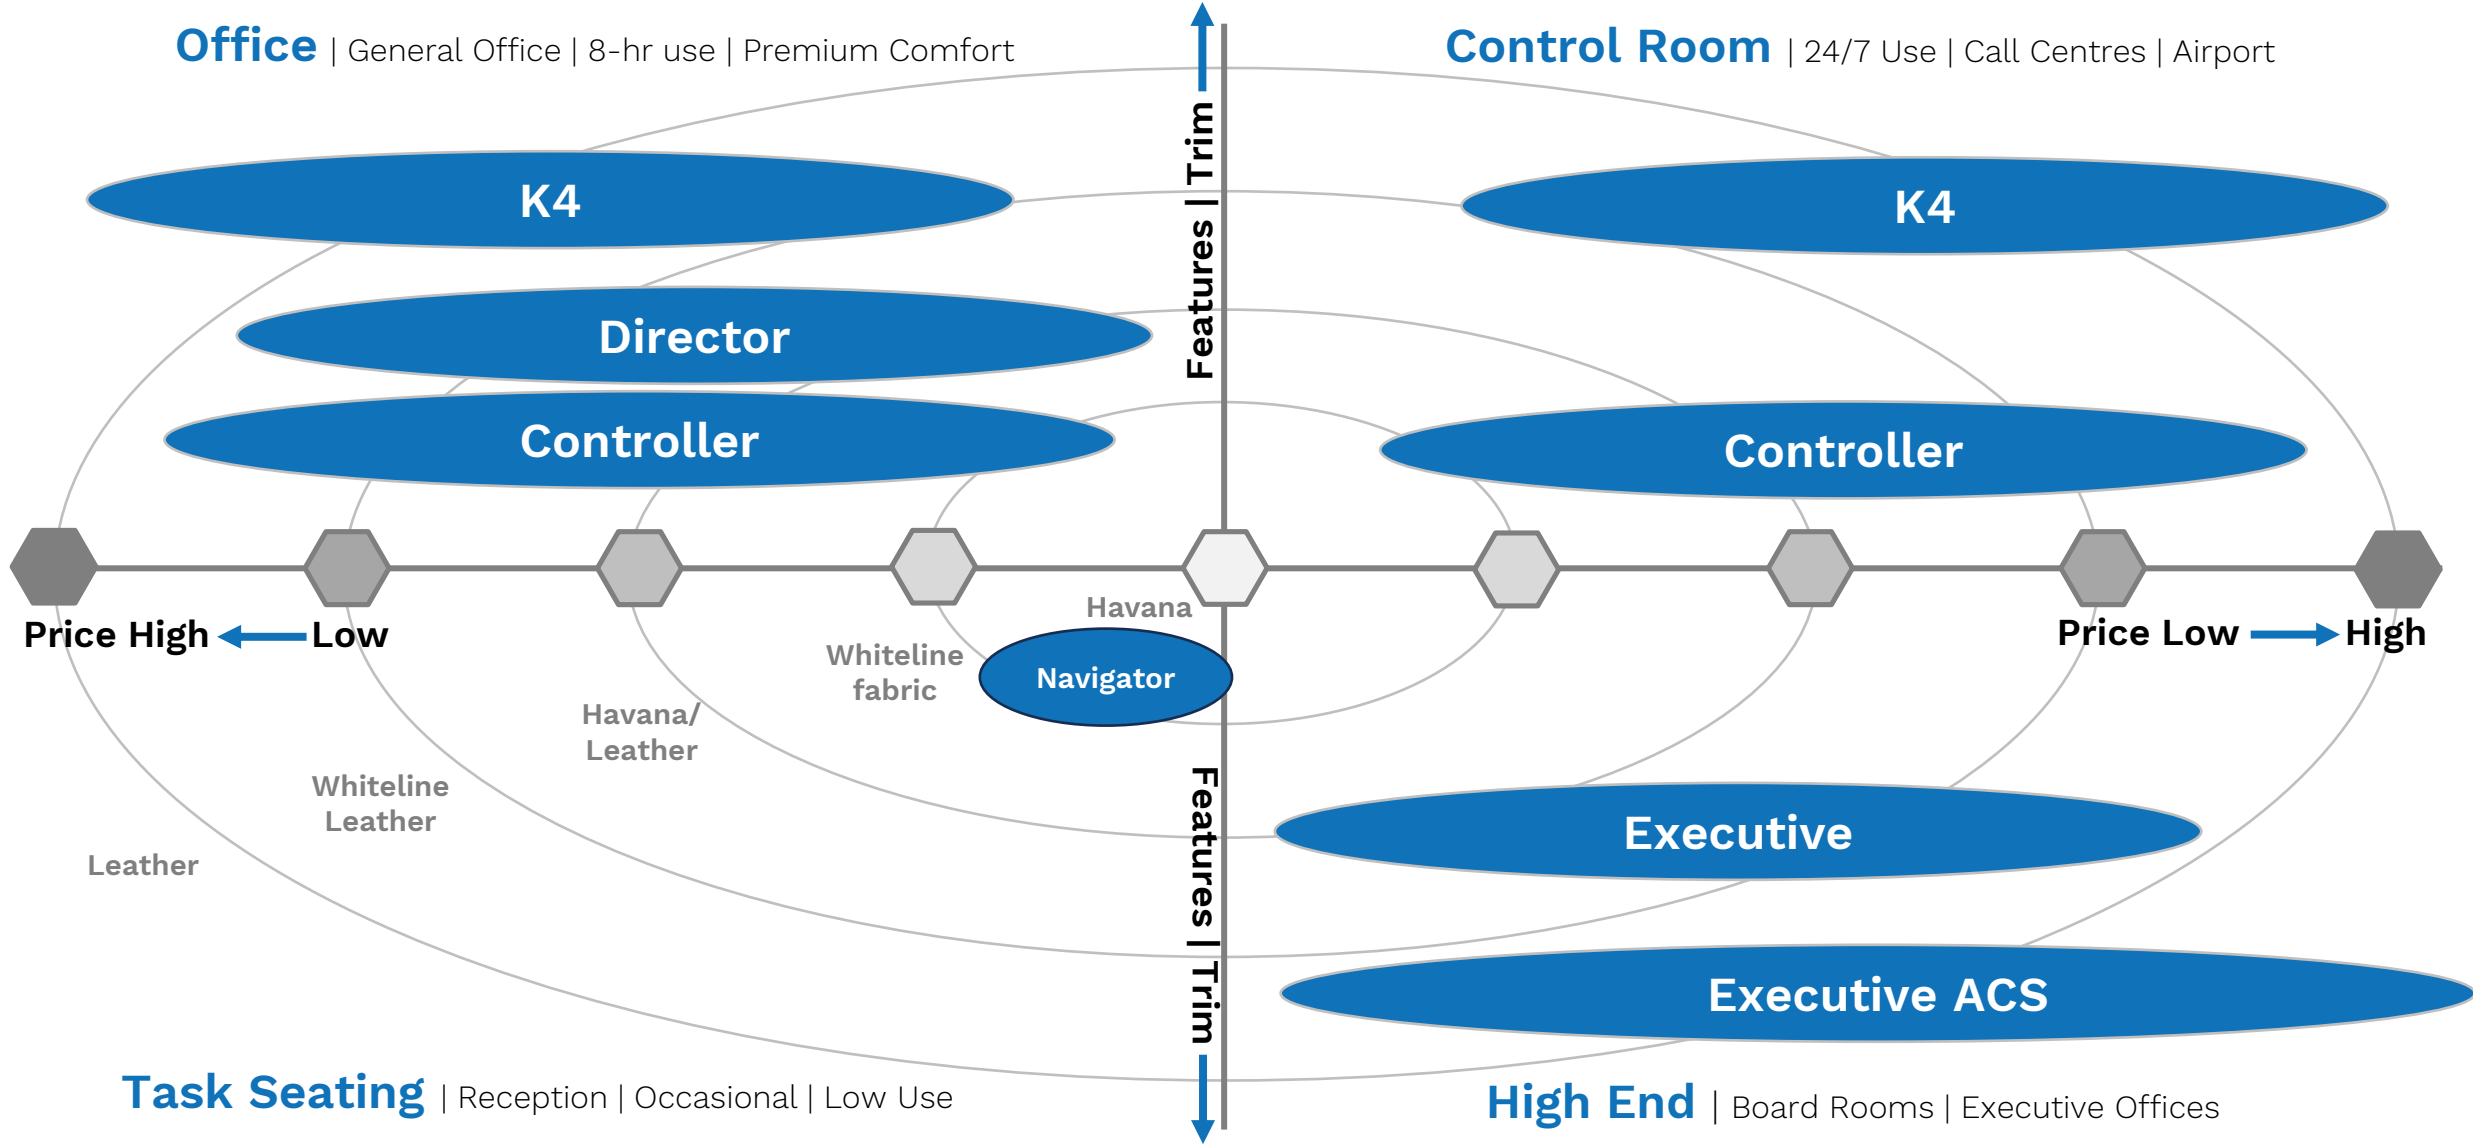

ACS (Air Comfort System)

LUMBAR PUMP

BACKREST ANGLE

Product Chooser

Delivery Packaging

Specifications

- 4 seats per pallet
- Seat weight = c31kg
- Pallet | Boxes | Seats weight = c130kg
- Seat has armrests and tilt assembly attached
- Assembly required is castors + gas strut to seat, no tools required
- <https://www.kabseating.com/contentfiles/downloads/KA%20Office%20Seat%20Assembly-User%20Guide.pdf>