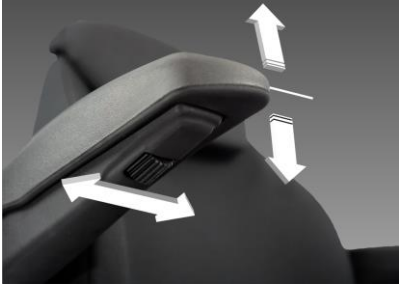

Feature Details

ARMREST- all models