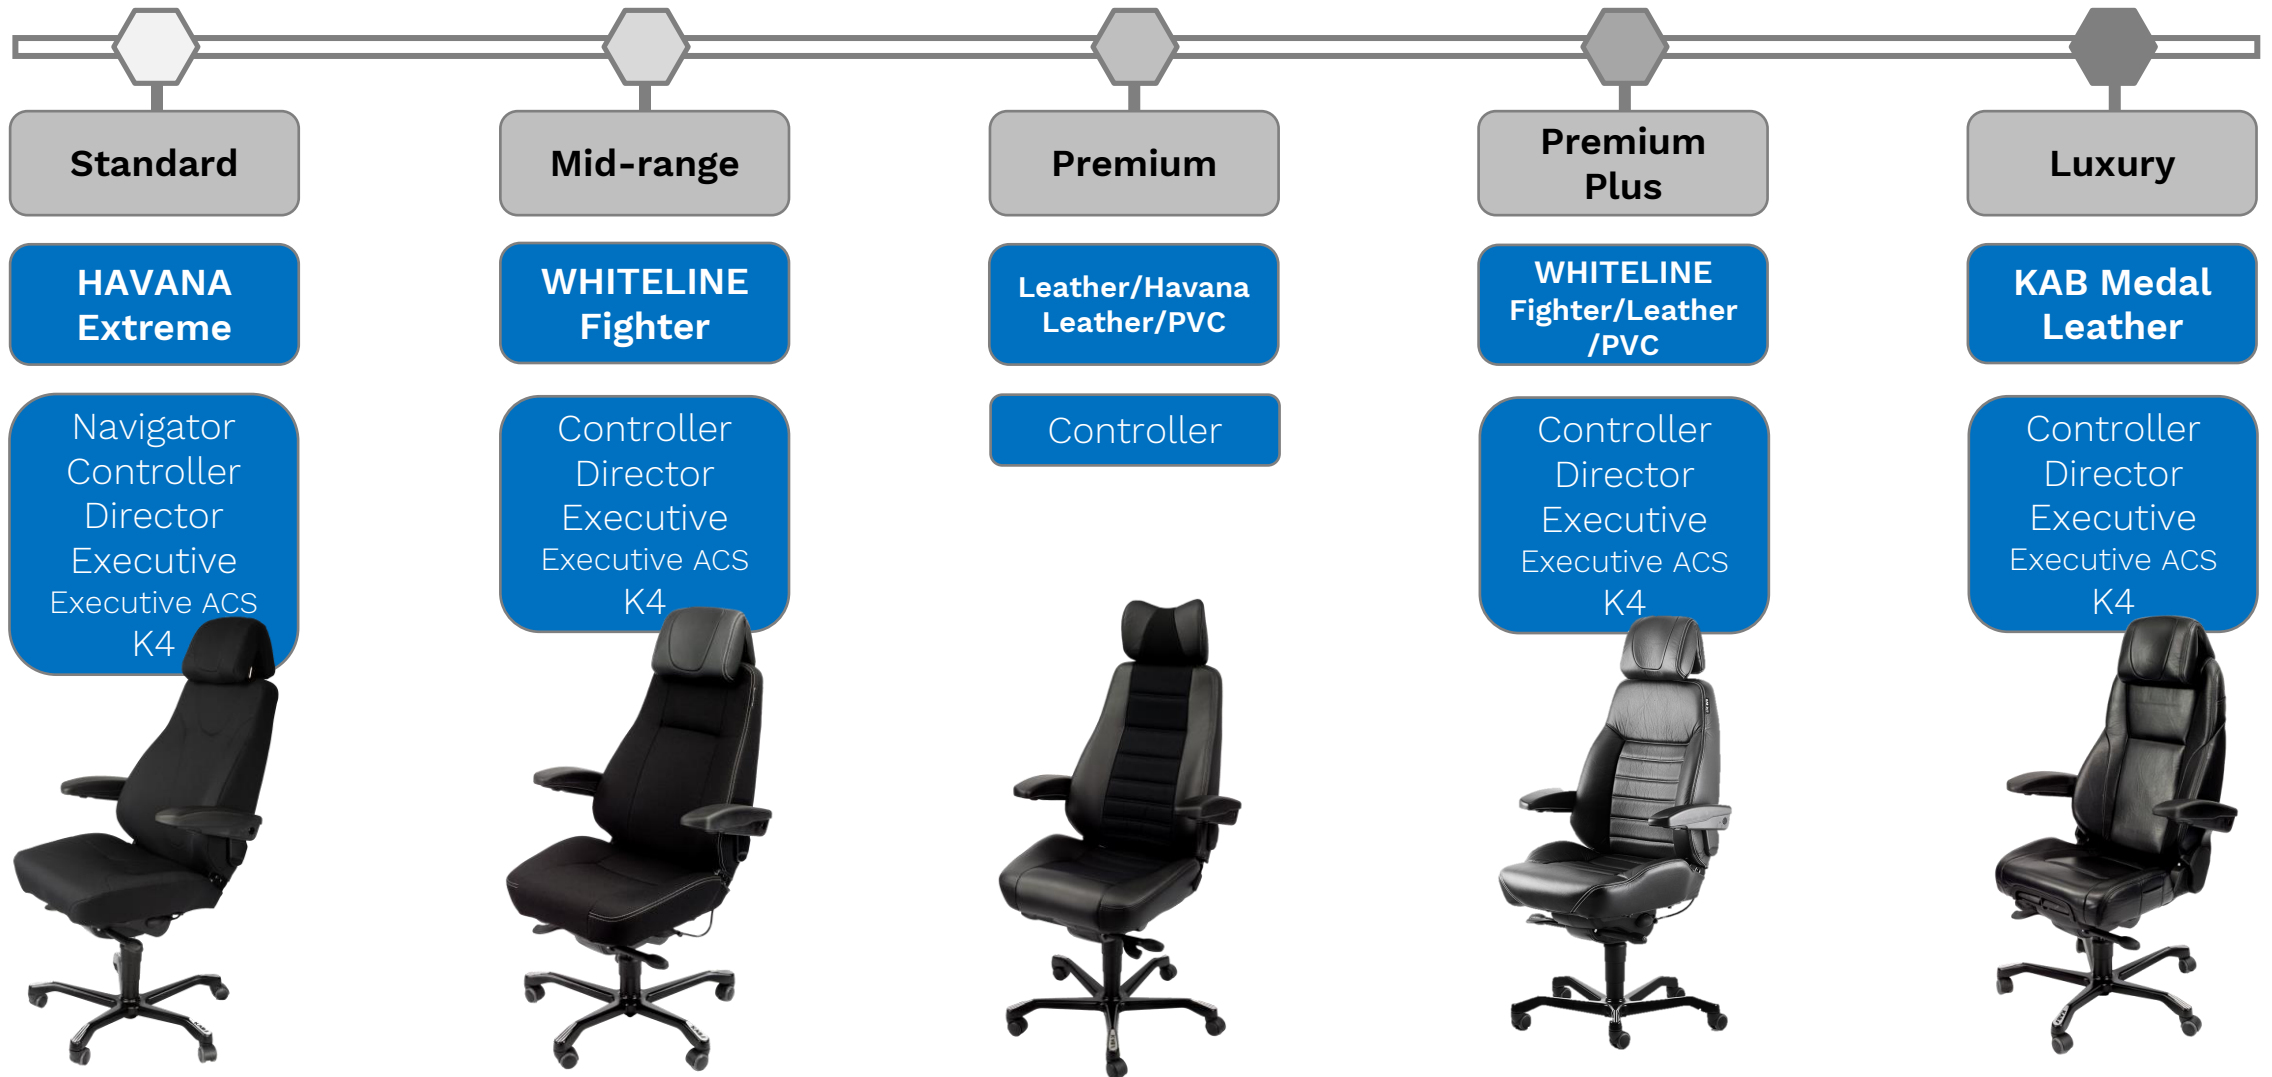

Trim Levels

Seat Feature Matrix

Seat Type	Navigator	Controller	Director	Executive	Executive ACS	K4
						
Headrest	Backrest Extension	4-way adjust 'Controller'	6-way adjust 'Comfort'	6-way adjust 'Comfort'	6-way adjust 'Comfort'	6-way adjust 'Comfort'
Adj Armrests	Standard	Standard	Standard	Standard	Standard	Standard
Tilt/ Rocker	Standard	Standard	Standard	Standard	Standard	Standard
Adjustable Height/Weight	Standard	Standard	Standard	Standard	Standard	Standard
Adj Lumbar	Air-Hand Pump	Air-Hand Pump	Air-Hand Pump	Air-Hand Pump	Electric/ Air	Air-Hand Pump
Other Features		5 Trims	4 Trims	Wider Seat 4 Trims	Electric Adjust Wider Seat 4 Trims	-Adjustable Cushion Base -Storage Pockets -4 Trims