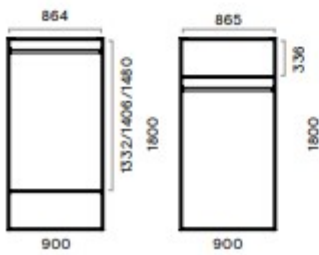

# Range

Inner dimensions

W = 414 mm

D = 460 mm

H = 430 mm

Inner dimensions

W = 414 mm

D = 460 mm

## Lockers

D = 500 mm

D = 500 mm

D = 500 mm

## Open wardrobe

D = 500 mm

## Cabinet with 2 doors and a niche with fabric panels

D = 500 mm

SD = 445 mm