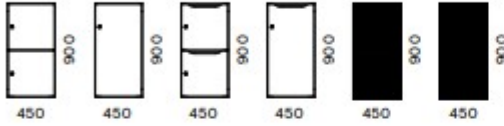

# Range

Inner dimensions

W = 414 mm

D = 460 mm

H = 430 mm

Inner dimensions

W = 414 mm

D = 460 mm

H = 860 mm

## Lockers

D = 500 mm

D = 500 mm

D = 500 mm

## Cabinet with 2 doors and a niche with fabric panels

D = 500 mm

SD = 445 mm