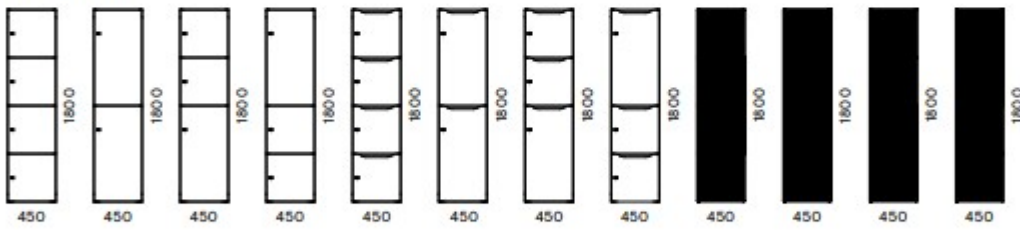

# Range

Inner dimensions

W = 414 mm

D = 460 mm

H = 430 mm

Inner dimensions

W = 414 mm

D = 460 mm

## Lockers

D = 500 mm

D = 500 mm

D = 500 mm