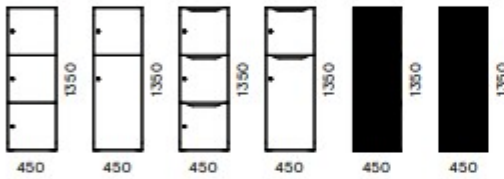

# Range

Inner dimensions

W = 414 mm

D = 460 mm

H = 430 mm

Inner dimensions

W = 414 mm

D = 460 mm

H = 860 mm

## Lockers

D = 500 mm

D = 500 mm

D = 500 mm