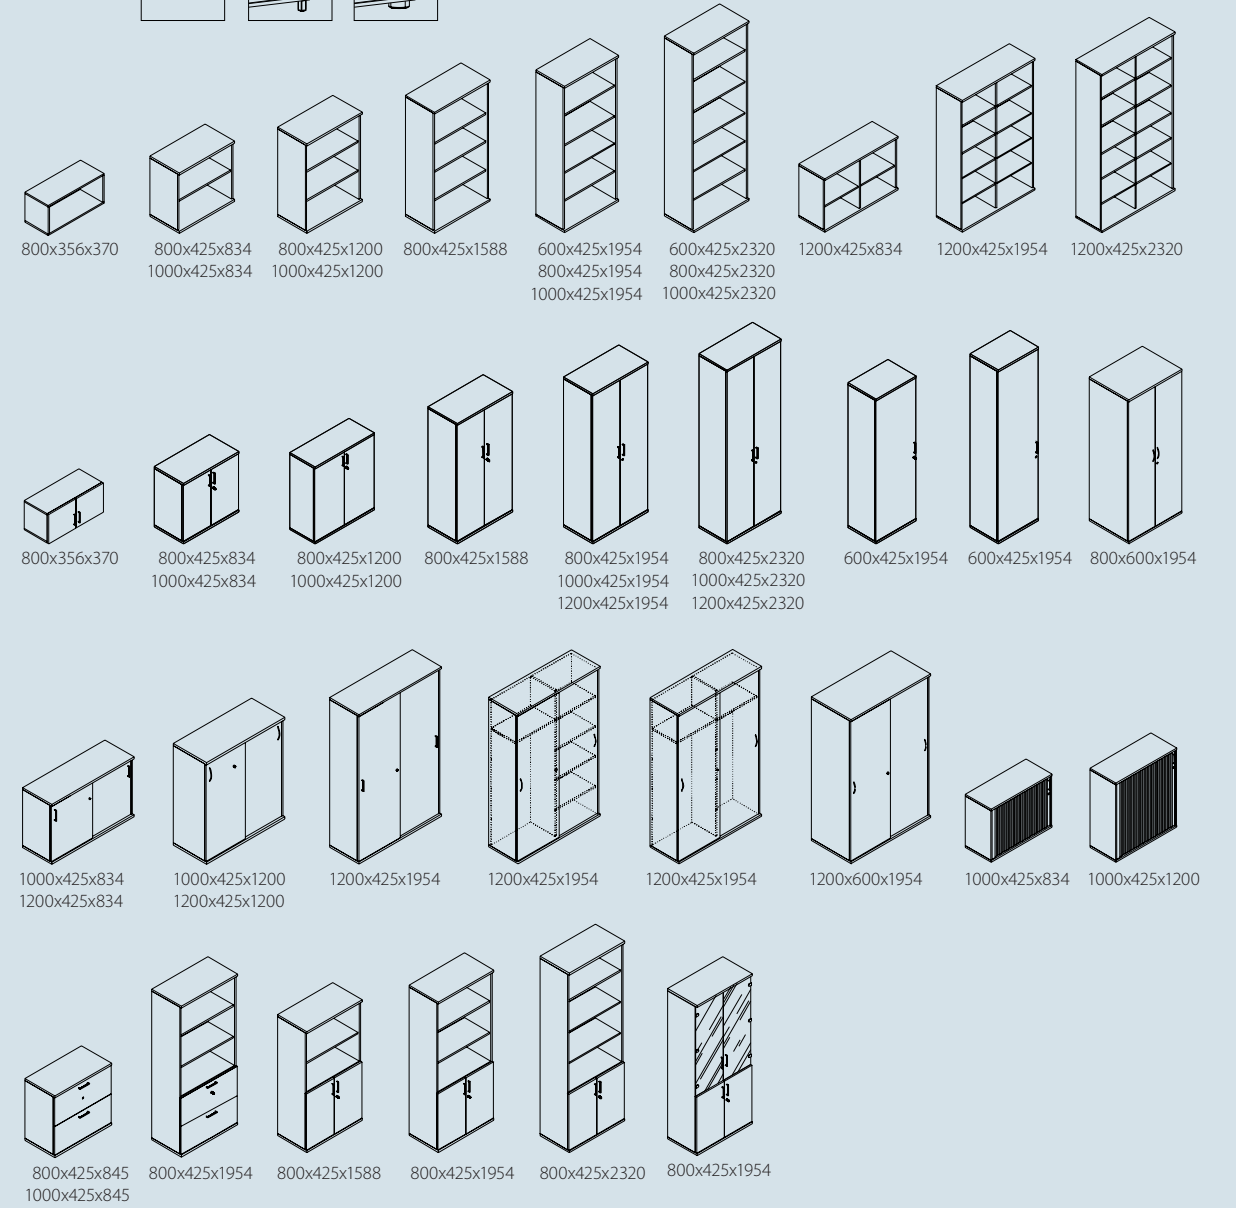

Norma

Choice

Uni

Uni Plus

Uni Slide

Top J

MOON Basic desk storage