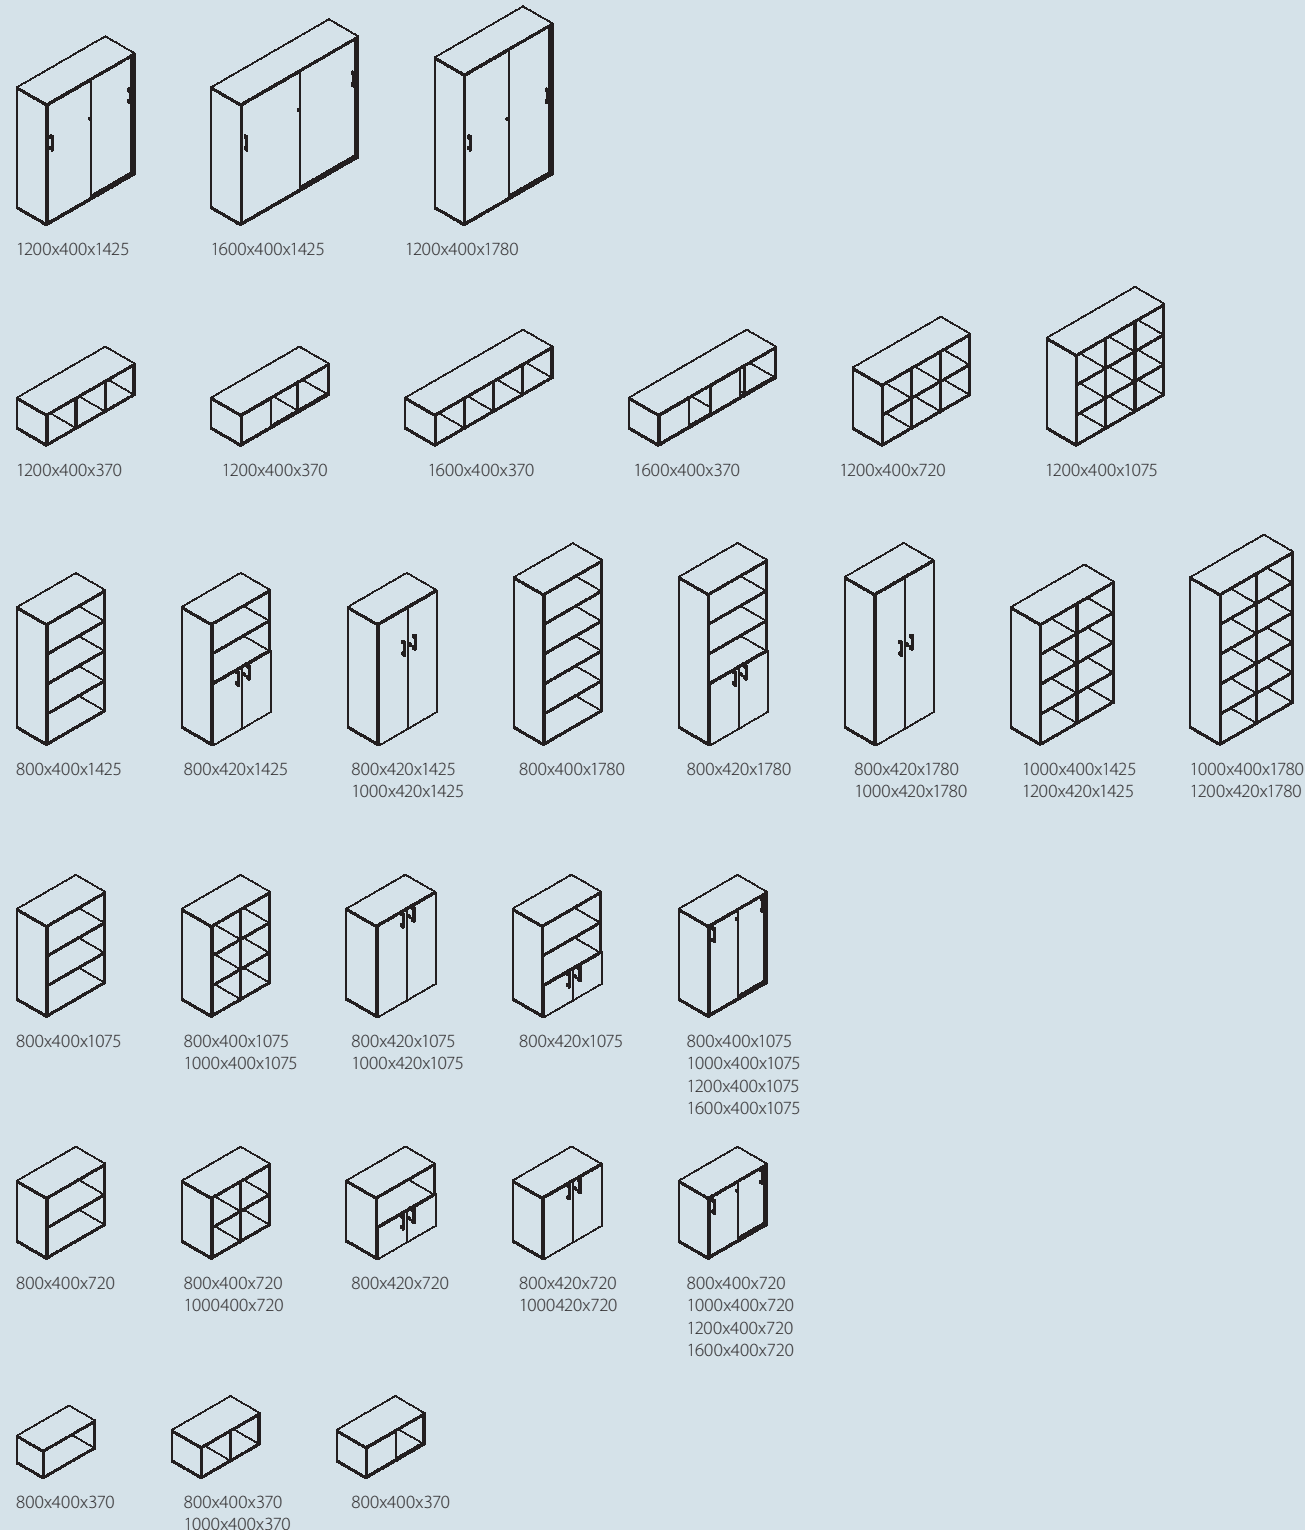

Norma

Choice

Uni

Uni Plus

Uni Slide

Top J

MOON Basic desk storage